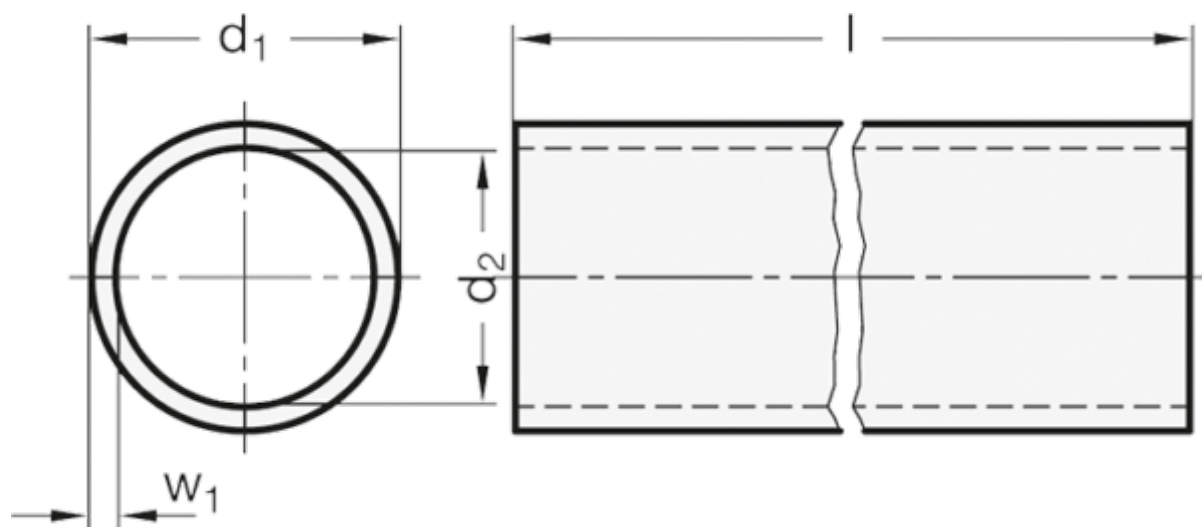

Data Sheet

Article number: 20990NID25500BL

Description: E+G GN 990 Construction tube round
GN 990-NI-D25-500-BL

Measures

d_1 = D25 \pm 0.15

d_2 = 21

$l \pm 0.5$ = 500

w_1 = 2

Weight in (g) = 569